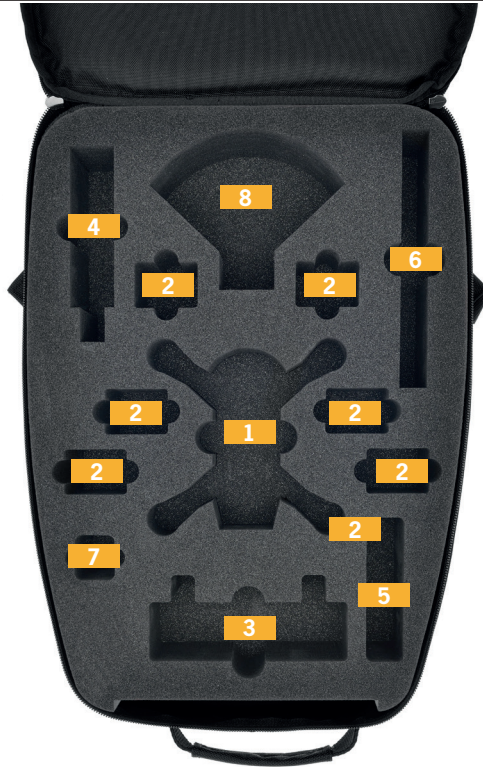

HPRC SPKBAG35-01

FLY MORE COMBO

- 1 DJI Spark Fly more Combo (Props Attached)
- 2 Batteries (1 Installed in Spark)
- 3 Remote Controller
- 4 Charging Hub
- 5 Power Supply/VariouS
- 6 Battery Charging Hub
- 7 Spare Props
- 8 Props Guards\Miscellaneous

TECHNICAL FEATURES

Dimension:

internal dimension
433x319x169(mm) - 17.05x12.56x6.65(in)
external dimension
498x370x185(mm) - 19.61x14.57x7.28(in)

Weight:

3,55kg - 7.82lbs

Plaber s.r.l. - HPRC cases

Via Div Tridentina, 10
I-36061 Bassano del Grappa
Vicenza - Italy