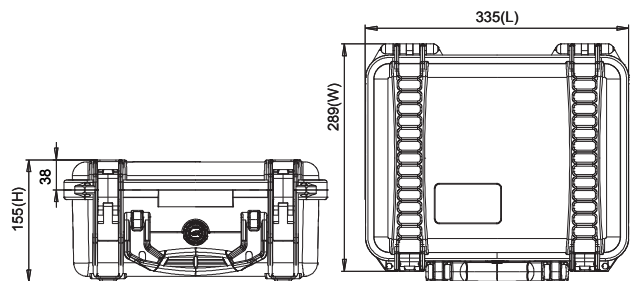

TECHNICAL DRAWING

www.hprc.it
info@hprc.it

USA office and warehouse:
HPRC USA
110 Chestnut Ridge Rd. #314
Montvale, NJ 07645
Phone +1(201) 989-3353

APPROVALS
ATA 300
IP67
STANAG 4280
DS 81-41

TEST
DROP
IMPACT
HANDLE
WATERTIGHT INTEGRITY
UV COLOR AND MATERIAL
PROTECTION

Plaber s.r.l. - HPRC cases
Via Div Tridentina, 10
I-36061 Bassano del Grappa
Vicenza - Italy
Tel +39 0424 809150