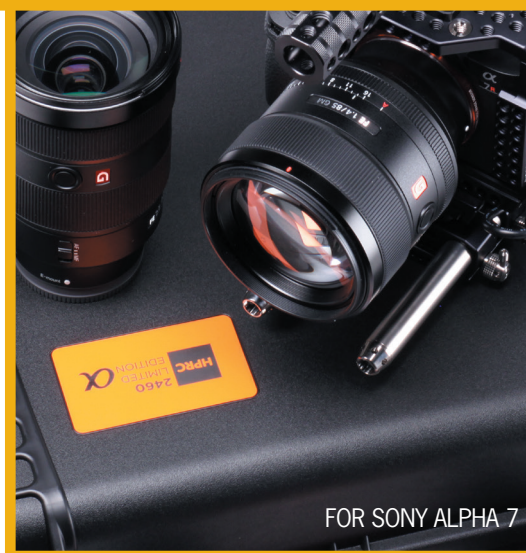

ALP2460-01

HPRC2460 for ALPHA 7 is a special edition, designed to safely carry your SONY Alpha Series.

- 1 Sony A7/A7R/A7S/A7II/A7RII/A7SII/a6300/Alpha 1 with or without professional cage and lenses mounted (EF/F/PL-Mount/Leica R)
- 2 Lenses: Sony FE 50/1.4, 50/2,8 Macro, 24-70/2.8 G, 85/1,4 G, 16-35/4, 24-70/4, 28-70/3.5-5.6, 28/2.0 - SONY ZA 35/2.8, 35/1.4, 50/1.4, 50/1,8 55/1.8/ 10-18/4 - Zeiss Loxia 21/2.8, 35/2.0, 50/2.0
- 3 Battery chargers, cables
- 4 Accessories (baseplate, rods, top grip handles, lockports, cables, batteries, controllers, GoPro)
- 5 external recorder Atomos/Sound Device etc

TECHNICAL FEATURES

Dimension:

internal dimension 409x306x175(mm) - 16.10x12.05x6.89(in)
external dimension 434x371x193(mm) - 17.09x14.61x7.60(in)

Weight:

3,14kg - 6.92lbs

Temperature rating:

Minimum -40°C -40°F Maximum +80°C +176°F