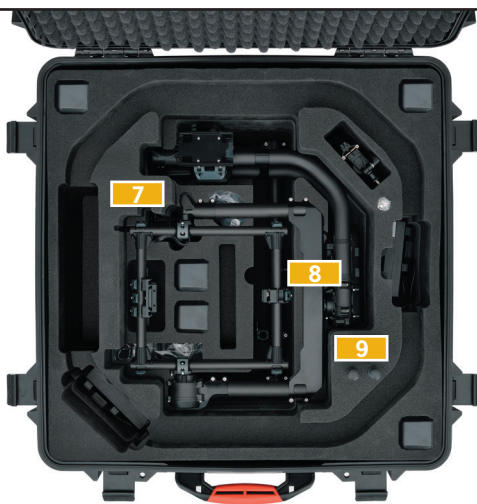

HPRC FFS-4600W-02

- 1** Mimic / Classic Handle
- 2** Battery
- 3** Mimic Antenna
- 4** Rolls
- 5** Miscellaneous
- 6** MoVi Ring Pro with mounted feet

- 7** Cables
- 8** Main Gimbal
- 9** Plastic rings for MoVi Ring Pro

- 10** MoVi Pro Low Profile Handle
- 11** MoVi Ring Pro with mounted feet
- 12** Freely Hex Driver - 2.0+2.5MM
- 13** Battery Charger

TECHNICAL FEATURES

Dimension:

Internal dimension
611x611x375(mm) - 24.05x24.05x14.76(in)
External dimension
670x677x418.5(mm) - 26.38x26.65x16.4(in)

Weight:

with foam: 14.30kg - 31.52lbs

Temperature rating:

Minimum Maximum
-40°C -40°F +80°C +176°F

TECHNICAL DRAWING

HPRC
Plaber s.r.l. - HPRC cases
Via Div Tridentina, 10
I-36061 Bassano del Grappa
Vicenza - Italy
Tel +39 0424 809150
Fax +39 0424 808548