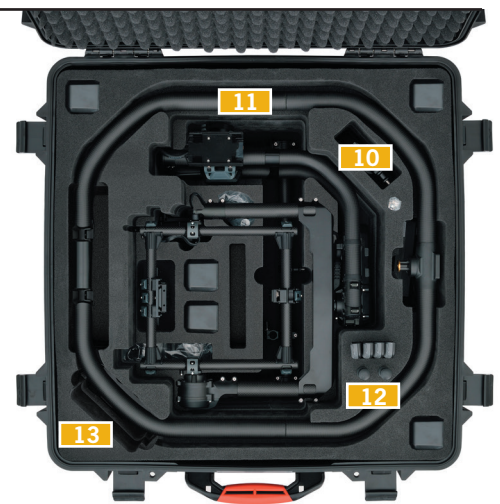

HPRC FFS-4600W-02

- 1** Mimic / Classic Handle
- 2** Battery
- 3** Mimic Antenna
- 4** Rolls
- 5** Miscellaneous
- 6** MoVi Ring Pro with mounted feet

- 7** Cables
- 8** Main Gimbal
- 9** Plastic rings for MoVi Ring Pro

- 10** MoVi Pro Low Profile Handle
- 11** MoVi Ring Pro with mounted feet
- 12** Freely Hex Driver - 2.0+2.5MM
- 13** Battery Charger

TECHNICAL FEATURES

Dimension:

Internal dimension
611x611x375(mm) - 24.05x24.05x14.76(in)
External dimension
670x677x418.5(mm) - 26.38x26.65x16.4(in)

Weight:

with foam: 14.30kg - 31.52lbs

Temperature rating:

Minimum Maximum
-40°C -40°F +80°C +176°F

TECHNICAL DRAWING

HPRC
Plaber s.r.l. - HPRC cases
Via Div Tridentina, 10
I-36061 Bassano del Grappa
Vicenza - Italy
Tel +39 0424 809150
Fax +39 0424 808548