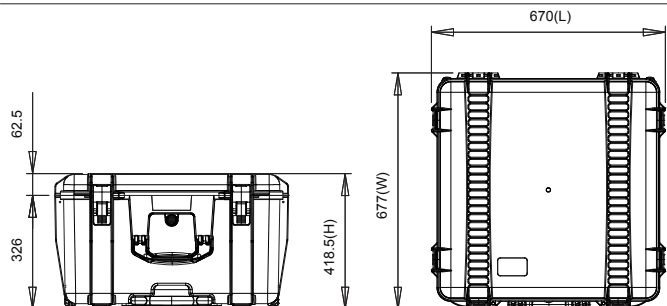

- 10** MoVi Pro Low Profile Handle
- 11** MoVi Ring Pro with mounted feet
- 12** Freely Hex Driver - 2.0+2.5MM
- 13** Battery Charger

TECHNICAL FEATURES

Dimension:

Internal dimension
611x611x375(mm) - 24.05x24.05x14.76(in)
External dimension
670x677x418.5(mm) - 26.38x26.65x16.4(in)

Weight:

with foam: 14.30kg - 31.52lbs

Temperature rating:

Minimum Maximum
-40°C -40°F +80°C +176°F

TECHNICAL DRAWING

HPRC
Plaber s.r.l. - HPRC cases
Via Div Tridentina, 10
I-36061 Bassano del Grappa
Vicenza - Italy
Tel +39 0424 809150
Fax +39 0424 808548