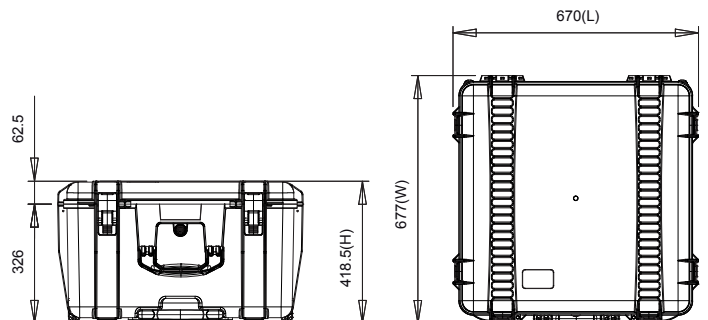

TECHNICAL FEATURES

Dimension:

internal dimension 611x611x375(mm) - 24.05x24.05x14.76(in)
external dimension 670x677x418.5(mm) - 26.38x26.65x16.4(in)

lid: 55.5(mm) - 2.18(in) bottom: 289(mm) - 11.37(in)

Weight:

12,5kg - 27.55lbs

Temperature rating:

Minimum -40°C -40°F Maximum +80°C +176°F

Colors:

Black

TECHNICAL DRAWING

HPRC®

Plaber s.r.l. - HPRC cases