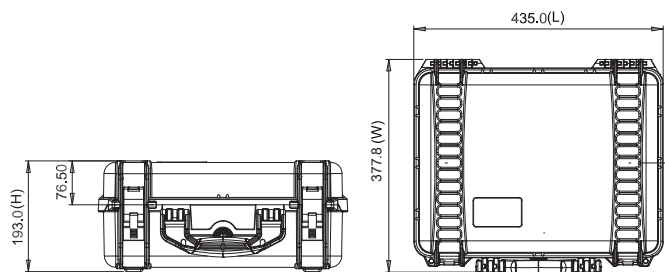

HPRC2460 for Batteries TB30 and DJI RC Plus BAT2460-01

- 1** DJI RC Plus Remote Controller
- 2** WB37 Battery
- 3** TB30 Battery

TECHNICAL FEATURES

Dimension:

Internal dimension
409x306x175(mm) - 16.10x12.05x6.89(in)
External dimension
435x377,8x193(mm) - 17.13x14.87x7.60(in)

Weight:

empty: 2,55kg - 5.62lbs
with foam: 3,14kg - 6.92lbs

Temperature rating:

Minimum Maximum
-40°C -40°F +80°C +176°F

TECHNICAL DRAWING

www.hprc.it
info@hprc.it

Plaber s.r.l. - HPRC cases
Via Div Tridentina, 10
I-36061 Bassano del Grappa
Vicenza - Italy
Tel +39 0424 809150