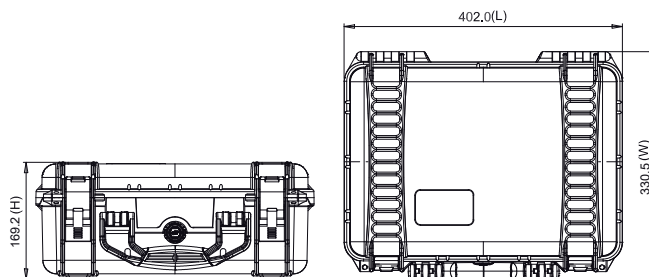

TECHNICAL DRAWING

www.hprc.it
info@hprc.it

USA office and warehouse:
HPRC USA
110 Chestnut Ridge Rd. #314
Montvale, NJ 07645
Phone +1(201) 989-3353

Plaber s.r.l. - HPRC cases
Via Div. Tridentina, 10
I-36061 Bassano del Grappa
Vicenza - Italy
Tel +39 0424 809150

APPROVALS
ATA 300
IP67
STANAG 4280
DS 81-41

TEST
DROP
IMPACT
HANDLE
WATERTIGHT INTEGRITY
UV COLOR AND MATERIAL
PROTECTION