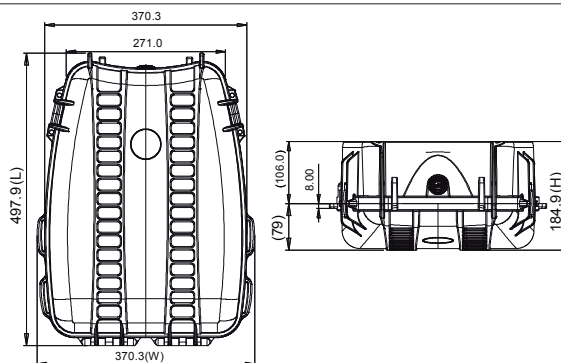

TECHNICAL DRAWING

www.hprc.it
info@hprc.it

USA office and warehouse:
HPRC USA
110 Chestnut Ridge Rd. #314
Montvale, NJ 07645
Phone +1(201) 989-3353

APPROVALS
ATA 300
IP67
STANAG 4280
DS 81-41

TEST
DROP
IMPACT
HANDLE
WATERTIGHT INTEGRITY
UV COLOR AND MATERIAL
PROTECTION

Plaber s.r.l. - HPRC cases
Via Div. Tridentina, 10
I-36061 Bassano del Grappa
Vicenza - Italy
Tel +39 0424 809150