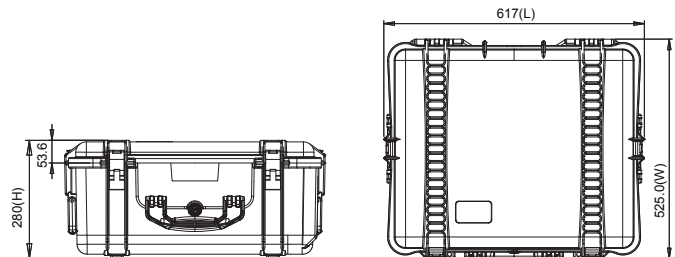

HPRC2710 for BLACKMAGIC DESIGN ATEM CAMERA CONTROL PANEL S-ACCP-2710-01

1 ATEM Camera Control Panel

TECHNICAL FEATURES

Dimension:

Internal dimension
555x459x256(mm) - 21.85x18.07x10.08(in)
External dimension:
617x525x280(mm) - 24.29x20.67x11.02(in)

Weight:

empty: 6,56kg - 14.46lbs
with cubed foam: 7,96kg - 17.55lbs

Temperature rating:

Minimum Maximum
-40°C -40°F +80°C +176°F

TECHNICAL DRAWING

www.hprc.it
info@hprc.it

Plaber s.r.l. - HPRC cases
Via Div Tridentina, 10
I-36061 Bassano del Grappa
Vicenza - Italy
Tel +39 0424 809150