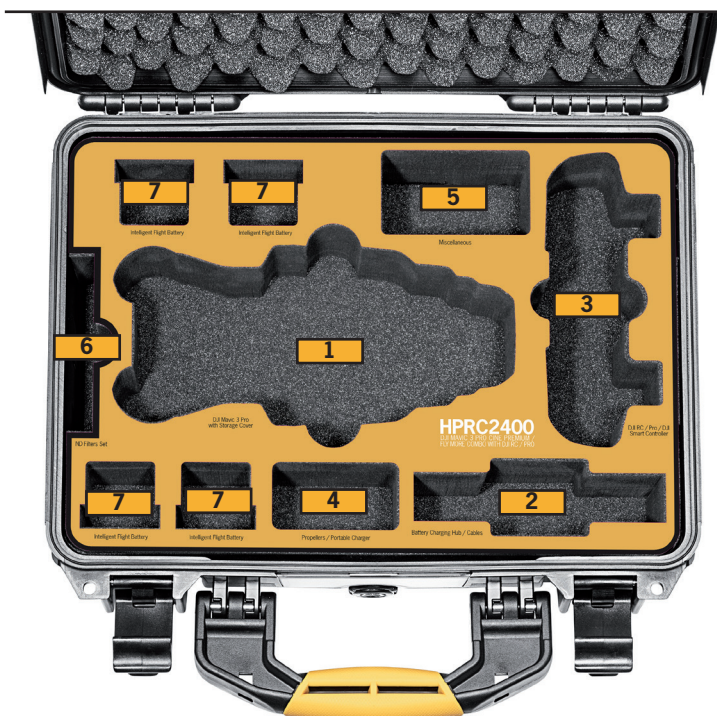

HPRC2400 for DJI Mavic 3 Pro Cine Premium Combo / Fly More Combo

S-MAV3P-2400-01

- 1** DJI Mavic 3 Pro with Storage Cover
- 2** Battery Charging Hub / Cables
- 3** DJI RC / Pro / DJI Smart Controller
- 4** Propellers / Portable Charger
- 5** Miscellaneous
- 6** ND Filters Set
- 7** Intelligent Flight Battery

TECHNICAL FEATURES

Dimension:

Internal dimension:
377x263,9x150,8(mm) - 14.84x10.39x5.94(in)
External dimension:
402x330,5x169,2(mm) - 15.83x13.01x6.66(in)

Weight:

empty: 2,17kg - 4.78lbs
with cubed foam: 2,58kg - 5.69lbs