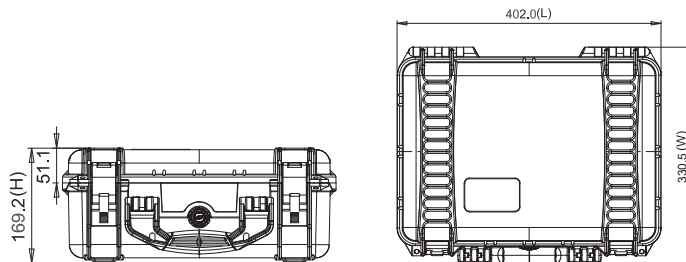

TECHNICAL FEATURES

Dimension:

Internal dimension:
377x263,9x150,8(mm) - 14.84x10.39x5.94(in)
External dimension:
402x330,5x169,2(mm) - 15.83x13.01x6.66(in)

Weight:

empty: 2,17kg - 4.78lbs
with cubed foam: 2,58kg - 5.69lbs

Temperature rating:

Minimum Maximum
-40°C -40°F +80°C +176°F

TECHNICAL DRAWING

www.hprc.it
info@hprc.it

Plaber s.r.l. - HPRC cases
Via Div Tridentina, 10
I-36061 Bassano del Grappa
Vicenza - Italy
Tel +39 0424 809150