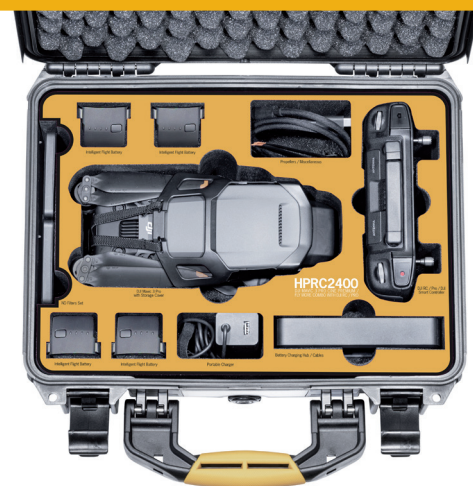

# HPRC2400 for DJI Mavic 3 Pro Cine Premium Combo / Fly More Combo

## S- MAV3P-2400-02

- 1** DJI Mavic 3 Pro Cine Premium Combo or Fly More Combo with Storage Cover
- 2** Battery Charging Hub / Cables
- 3** DJI RC Pro / DJI RC-N1 / DJI Smart Controller
- 4** Portable Charger DJI
- 5** Miscellaneous/Propellers for DJI Mavic 3 series
- 6** ND Filters Set
- 7** Intelligent Flight Battery

#### Dimension:

Internal dimension:  
377x263,9x150,8(mm) - 14.84x10.39x5.94(in)  
External dimension:  
402x330,5x169,2(mm) - 15.83x13.01x6.66(in)