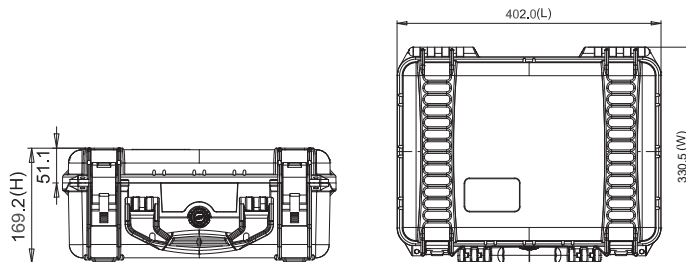

www.hprc.it
info@hprc.it

Plaber s.r.l. - HPRC cases
Via Div Tridentina, 10
I-36061 Bassano del Grappa
Vicenza - Italy
Tel +39 0424 809150

USA office and warehouse:
HPRC USA
110 Chestnut Ridge Rd. #314
Montvale, NJ 07645
Phone +1(201) 989-3353

APPROVALS
ATA 300
IP67
STANAG 4280
DS 81-41

TEST
DROP
IMPACT
HANDLE
WATERTIGHT INTEGRITY
UV COLOR AND MATERIAL
PROTECTION